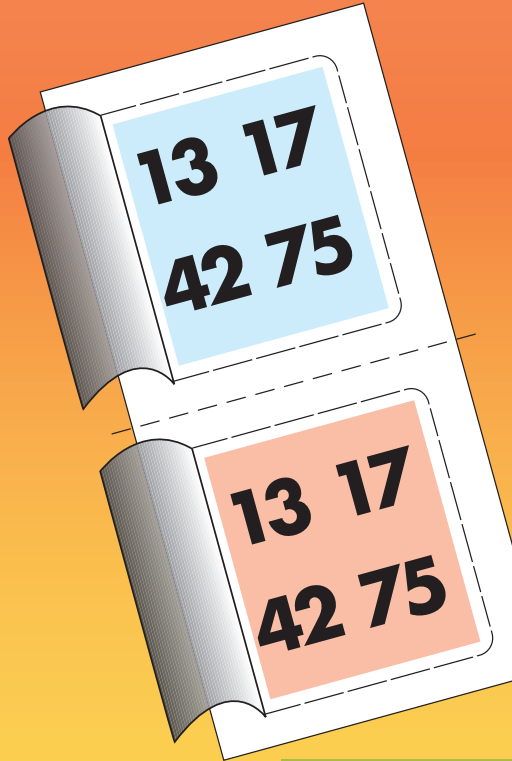

CACTUS BINGO SUPPLY

DOUBLE DAB 4

DOUBLE DAB 4	62668
480 Tickets @ \$1.00 \$480.00	
PAYS OUT:	
1 WINNER @ \$250.00	\$250.00
1 WINNER @ \$10.00	\$10.00
1 WINNER @ \$50.00	\$50.00
50 WINNERS @ \$1.00	\$50.00
DEFINITE PAYOUT	\$360.00
DEFINITE PROFIT	\$120.00
75.00% PAYOUT	25.00% PROFIT
(12 DEALS) PER CASE	WIN RATIO 9.06/1