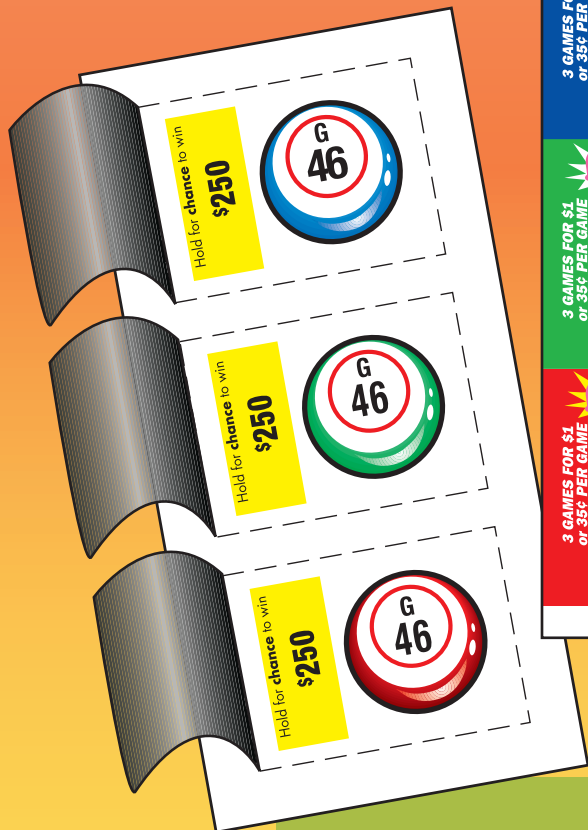

# CACTUS BINGO SUPPLY

## GOLD RUSH BINGO

<b>GOLD RUSH BINGO</b>	<b>64321</b>
1360 Tickets @ \$1.00 . . . . . \$1,360.00	
<b>PAYS OUT:</b>	
1 WINNER @ \$250.00 . . . . .	\$250.00
1 WINNER @ \$25.00 . . . . .	\$25.00
1 WINNER @ \$250.00 . . . . .	\$250.00
2 WINNERS @ \$10.00 . . . . .	\$20.00
1 WINNER @ \$250.00 . . . . .	\$250.00
180 WINNERS @ \$1.00 . . . . .	\$180.00
<b>DEFINITE PAYOUT . . . . .</b>	<b>\$975.00</b>
<b>DEFINITE PROFIT . . . . .</b>	<b>\$385.00</b>
<b>71.69% PAYOUT</b>	<b>28.31% PROFIT</b>
<b>(6 DEALS) PER CASE</b>	<b>WIN RATIO 7.31/1</b>