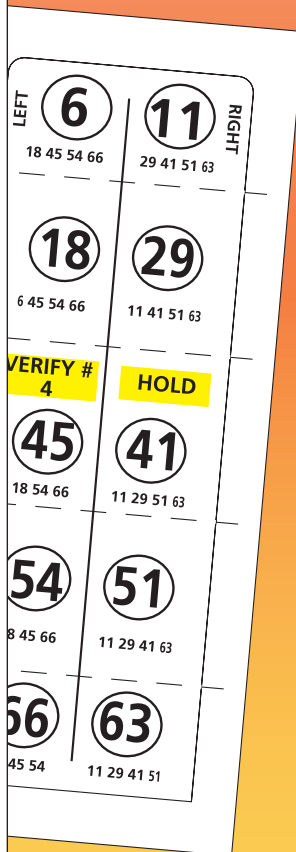

CACTUS BINGO SUPPLY

HIGHWAY ROBBERY 5 GAMES FOR \$1
 Dab All 5 Numbers to Win. Either on Left or Right.
 ©2008 SPECIALTY MFG. FORM 66697A

5 GAMES FOR \$1
 Dab All 5 Numbers to Win. Either on Left or Right.
 ©2008 SPECIALTY MFG. FORM 66697B

5 GAMES FOR \$1
 Dab All 5 Numbers to Win. Either on Left or Right.
 ©2008 SPECIALTY MFG. FORM 66697C

5 GAMES FOR \$1
 Dab All 5 Numbers to Win. Either on Left or Right.
 ©2008 SPECIALTY MFG. FORM 66697D

5 GAMES FOR \$1
 Dab All 5 Numbers to Win. Either on Left or Right.
 ©2008 SPECIALTY MFG. FORM 66697E

HIGHWAY ROBBERY

HIGHWAY ROBBERY 66697	
2000 Tickets @ \$1.00 \$2,000.00	
PAYS OUT:	
1 DAB WINNER	@ \$250.00 \$250.00
1 WINNER	@ \$20.00 \$20.00
1 DAB WINNER	@ \$250.00 \$250.00
2 WINNERS	@ \$10.00 \$20.00
1 DAB WINNER	@ \$250.00 \$250.00
2 WINNERS	@ \$5.00 \$10.00
1 DAB WINNER	@ \$250.00 \$250.00
20 WINNERS	@ \$1.00 \$20.00
1 DAB WINNER	@ \$199.00 \$199.00
180 WINNERS	@ \$1.00 \$180.00
(4 DEALS) PER CASE WIN RATIO 9.52/1	