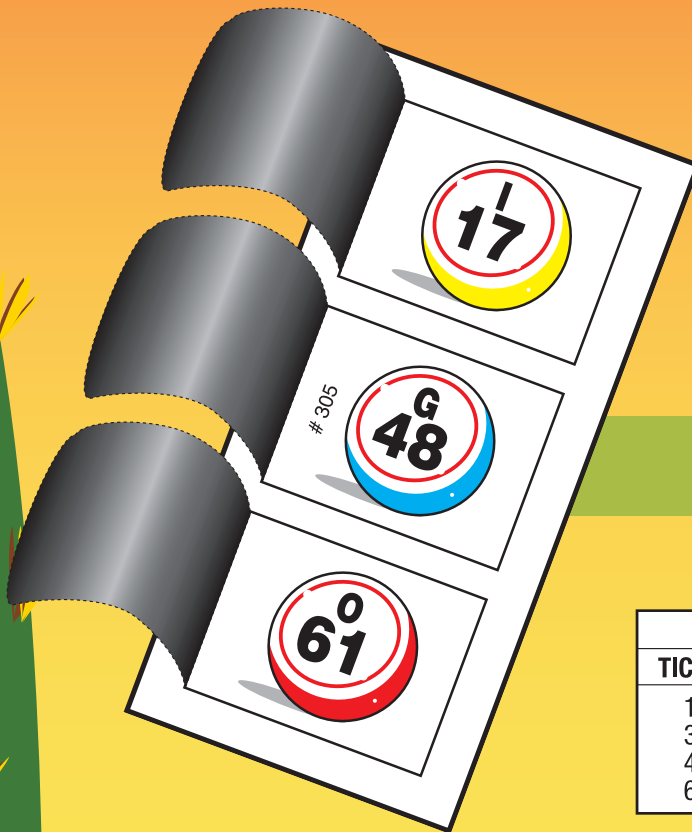

CACTUS BINGO SUPPLY

QUICK DRAW

FORM #5295			
TICKETS	TAKES IN	PAYOUT	PROFIT
150	\$150	\$100	\$50 (33%)
300	\$300	\$200	\$100 (33%)
450	\$400	\$300	\$150 (33%)
600	\$600	\$400	\$200 (33%)

www.cactusbingo.com