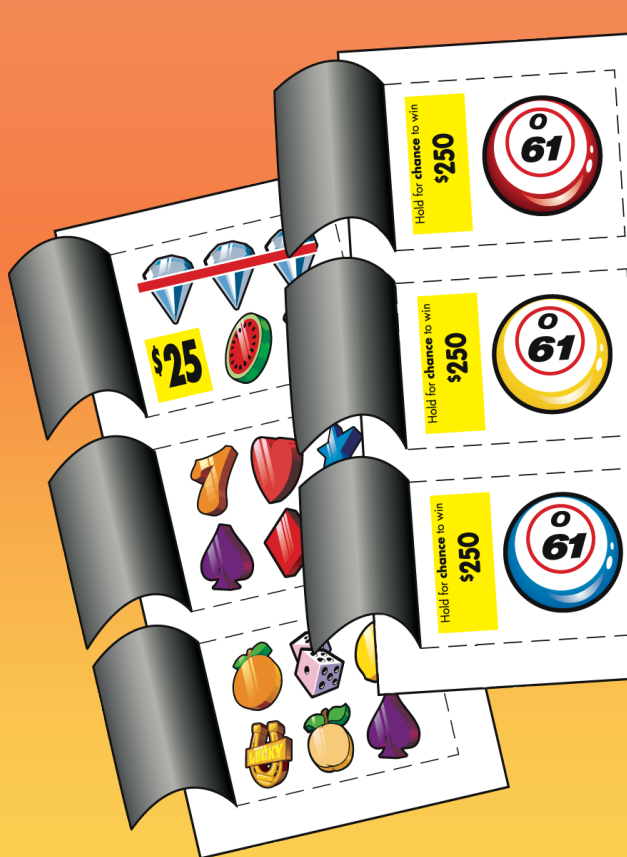

# CACTUS BINGO SUPPLY

**TRIPLE DIAMOND Jackpot**  
 HOLD RED B-1 THRU 0-75 FOR A CHANCE TO WIN  
 INSTANT WINNER  
**\$250**  
 1 WINNER  
 3 GAMES FOR \$1 or 35¢ PER GAME  
 ©2005 SPECIALTY MFG. FORM A64331

**TRIPLE DIAMOND Jackpot**  
 HOLD YELLOW B-1 THRU 0-75 FOR A CHANCE TO WIN  
 INSTANT WINNER  
**\$250**  
 1 WINNER  
 3 GAMES FOR \$1 or 35¢ PER GAME  
 ©2005 SPECIALTY MFG. FORM B64331

**TRIPLE DIAMOND Jackpot**  
 HOLD BLUE B-1 THRU 0-75 FOR A CHANCE TO WIN  
 INSTANT WINNER  
**\$250**  
 1 WINNER  
 3 GAMES FOR \$1 or 35¢ PER GAME  
 ©2005 SPECIALTY MFG. FORM C64331

**TRIPLE DIAMOND Jackpot**  
 HOLD RED B-1 THRU 0-75 FOR A CHANCE TO WIN  
 INSTANT WINNER  
**\$25**  
 1 WINNER  
 3 GAMES FOR \$1 or 35¢ PER GAME  
 ©2005 SPECIALTY MFG. FORM A64331

**TRIPLE DIAMOND Jackpot**  
 HOLD YELLOW B-1 THRU 0-75 FOR A CHANCE TO WIN  
 INSTANT WINNER  
**\$10**  
 2 WINNERS  
 3 GAMES FOR \$1 or 35¢ PER GAME  
 ©2005 SPECIALTY MFG. FORM B64331

## TRIPLE DIAMOND JACKPOT

<b>TRIPLE DIAMOND JACKPOT 64331</b>	
1360 Tickets @ \$1.00 . . . . . \$1,360.00	
<b>PAYS OUT:</b>	
1 WINNER @ \$250.00 . . . . .	\$250.00
1 WINNER @ \$25.00 . . . . .	\$25.00
1 WINNER @ \$250.00 . . . . .	\$250.00
2 WINNERS @ \$10.00 . . . . .	\$20.00
1 WINNER @ \$250.00 . . . . .	\$250.00
180 WINNERS @ \$1.00 . . . . .	\$180.00
<b>DEFINITE PAYOUT . . . . .</b>	<b>\$975.00</b>
<b>DEFINITE PROFIT . . . . .</b>	<b>\$385.00</b>
<b>71.69% PAYOUT</b>	<b>28.31% PROFIT</b>
<b>(6 DEALS) PER CASE</b>	<b>WIN RATIO 7.31/1</b>